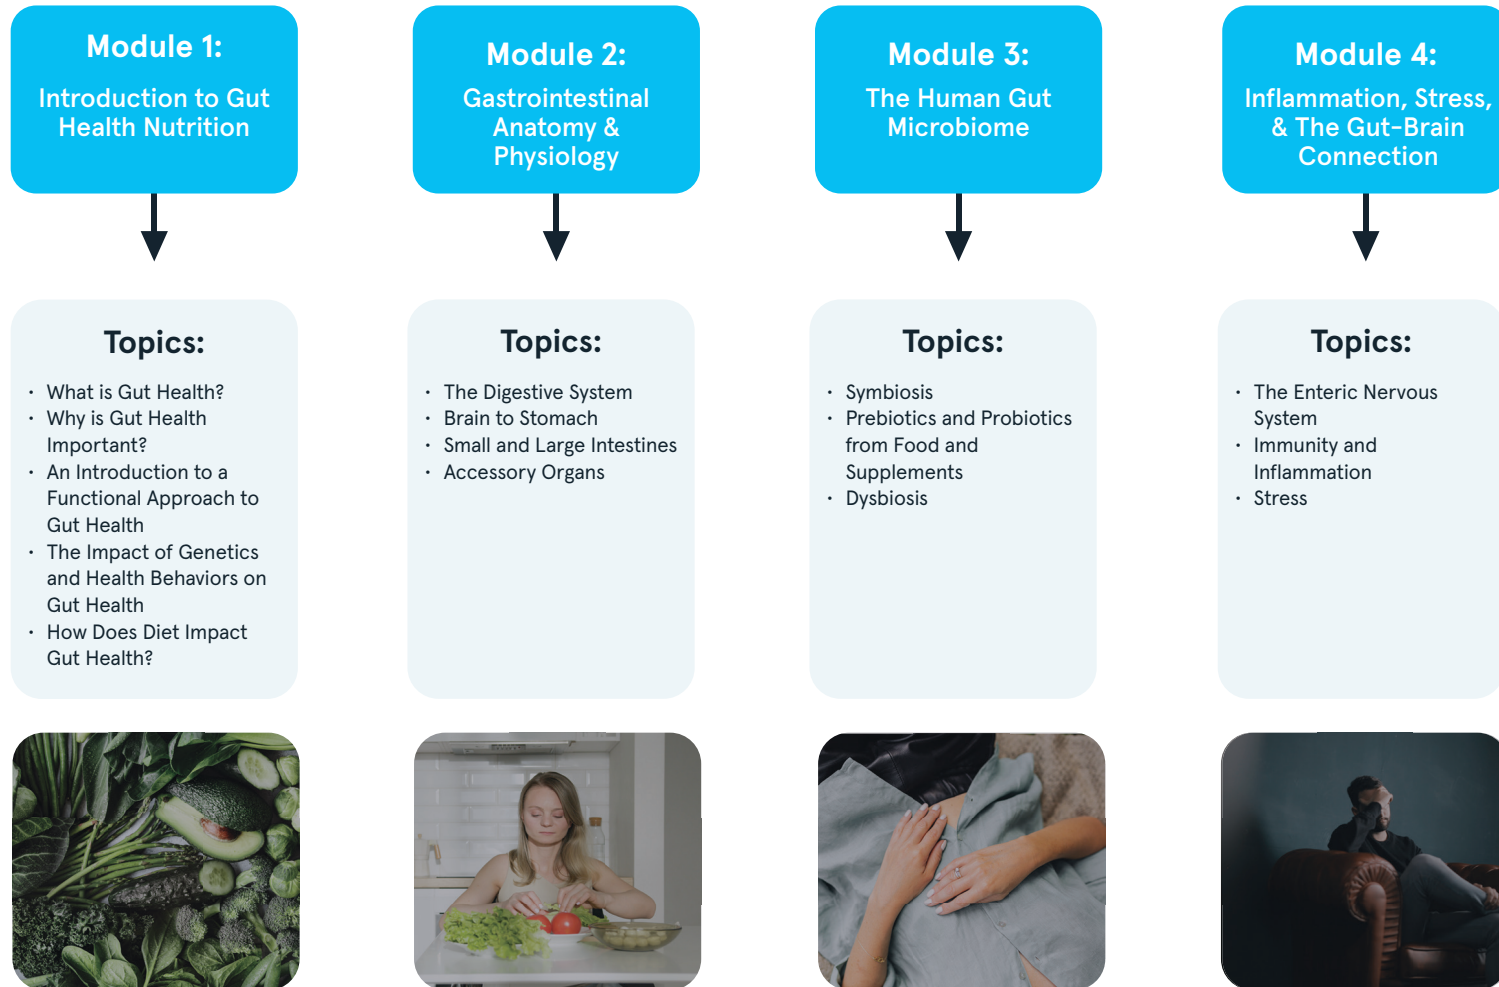

Learning Map

AFPA – GUT HEALTH NUTRITION SPECIALIST CERTIFICATE COURSE

COURSE LEARNING OUTCOME

After completing the course, you will have a specialized understanding of gastrointestinal anatomy and how the gut impacts integrative and holistic health and wellness. You will also be able to evaluate the dietary factors influencing the microbiota ecology and functions in the gut and describe how these actions contribute to the development and prevention of diseases.