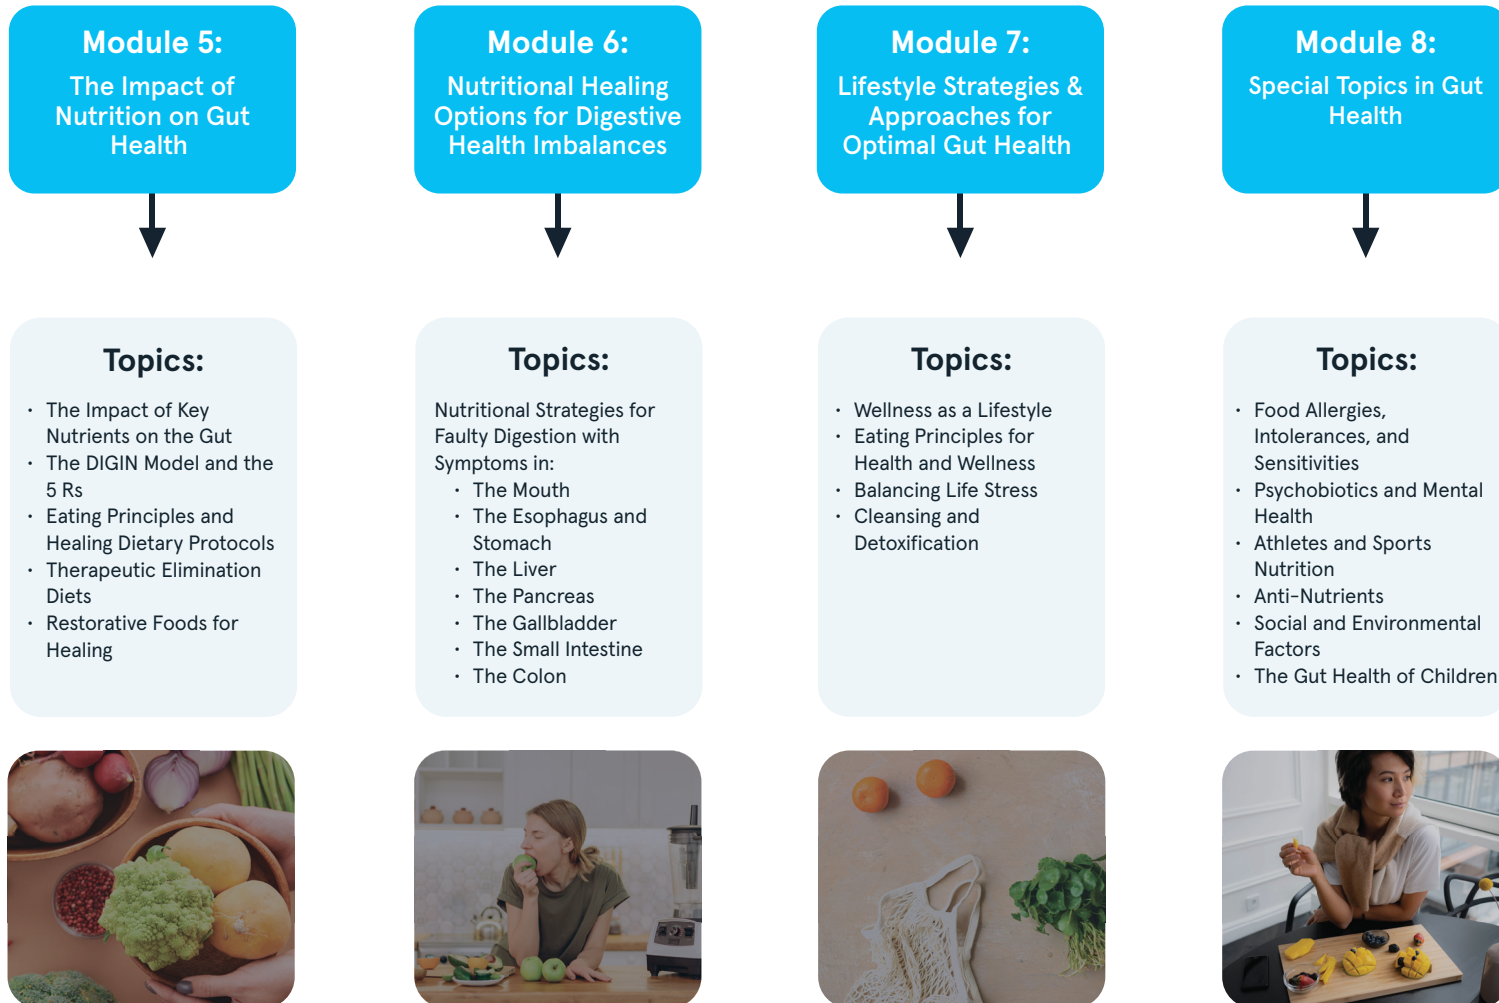

Learning Map

AFPA – GUT HEALTH NUTRITION SPECIALIST CERTIFICATE COURSE

COURSE LEARNING OUTCOME

After completing the course, you will have a specialized understanding of gastrointestinal anatomy and how the gut impacts integrative and holistic health and wellness. You will also be able to evaluate the dietary factors influencing the microbiota ecology and functions in the gut and describe how these actions contribute to the development and prevention of diseases.